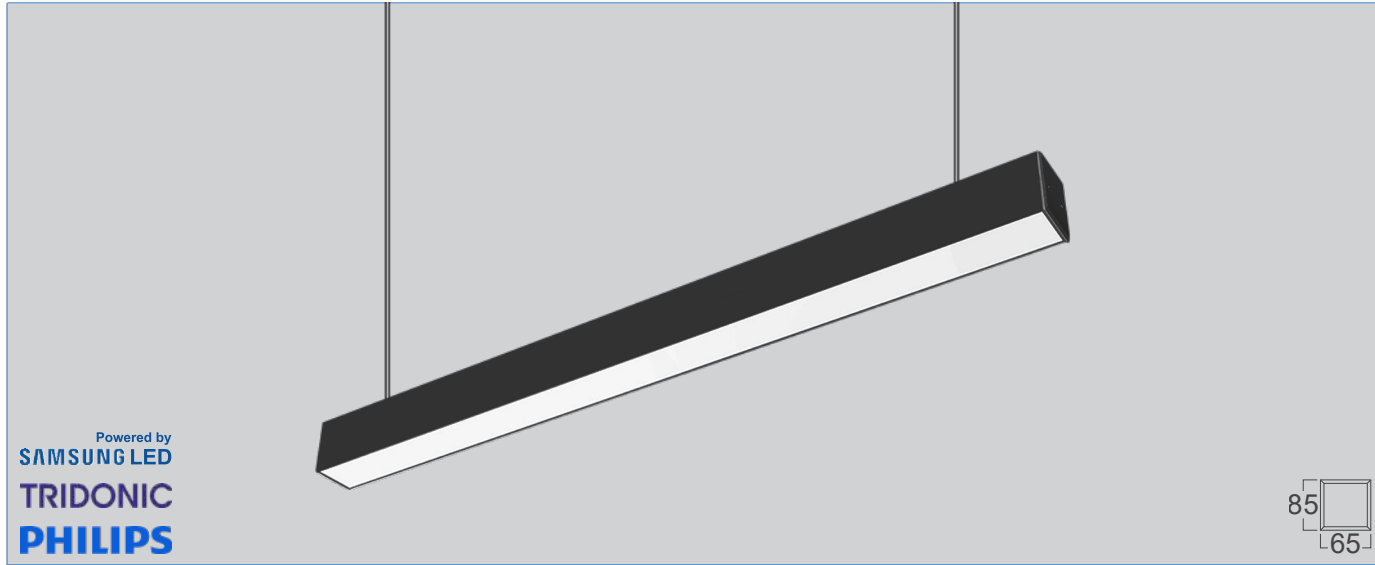

ÜRÜN KODU	ÜRÜN RENGİ	IŞIK RENGİ	WATT	LÜMEN	VOLTAJ	BOYUT (mm)	FİYAT
BN01-00601	SİYAH	3000K	18W	1620lm	AC220-240V	65x85x600	$52,00
BN01-00611	SİYAH	4000K	18W	1620lm	AC220-240V	65x85x600	$52,00
BN01-00631	SİYAH	6500K	18W	1620lm	AC220-240V	65x85x600	$52,00
BN01-01201	SİYAH	3000K	36W	3240lm	AC220-240V	65x85x1200	$73,00
BN01-01211	SİYAH	4000K	36W	3240lm	AC220-240V	65x85x1200	$73,00
BN01-01231	SİYAH	6500K	36W	3240lm	AC220-240V	65x85x1200	$73,00
BN01-01501	SİYAH	3000K	45W	4050lm	AC220-240V	65x85x1500	$91,00
BN01-01511	SİYAH	4000K	45W	4050lm	AC220-240V	65x85x1500	$91,00
BN01-01531	SİYAH	6500K	45W	4050lm	AC220-240V	65x85x1500	$91,00
BN01-02001	SİYAH	3000K	60W	5400lm	AC220-240V	65x85x2000	$123,00
BN01-02011	SİYAH	4000K	60W	5400lm	AC220-240V	65x85x2000	$123,00
BN01-02031	SİYAH	6500K	60W	5400lm	AC220-240V	65x85x2000	$123,00
BN01-02501	SİYAH	3000K	75W	6750lm	AC220-240V	65x85x2500	$142,00
BN01-02511	SİYAH	4000K	75W	6750lm	AC220-240V	65x85x2500	$142,00
BN01-02531	SİYAH	6500K	75W	6750lm	AC220-240V	65x85x2500	$142,00
BN01-03001	SİYAH	3000K	90W	8100lm	AC220-240V	65x85x3000	$188,00
BN01-03011	SİYAH	4000K	90W	8100lm	AC220-240V	65x85x3000	$188,00
BN01-03031	SİYAH	6500K	90W	8100lm	AC220-240V	65x85x3000	$188,00

! İstenilen Boyut ve Renkte Özel Üretim Yapılır.

Opsiyon ve Aksesuarlar

.Diğer Gövde Renkleri (1mt)	+$5,00
.Askı Aparatı 1 Takım (2 mt)	+$12,00
.Acil Aydınlatma Kiti (1 saat)	+$37,50
.Acil Aydınlatma Kiti (3 saat)	+$39,00
.DALİ DIM	+$50,00

FİYAT